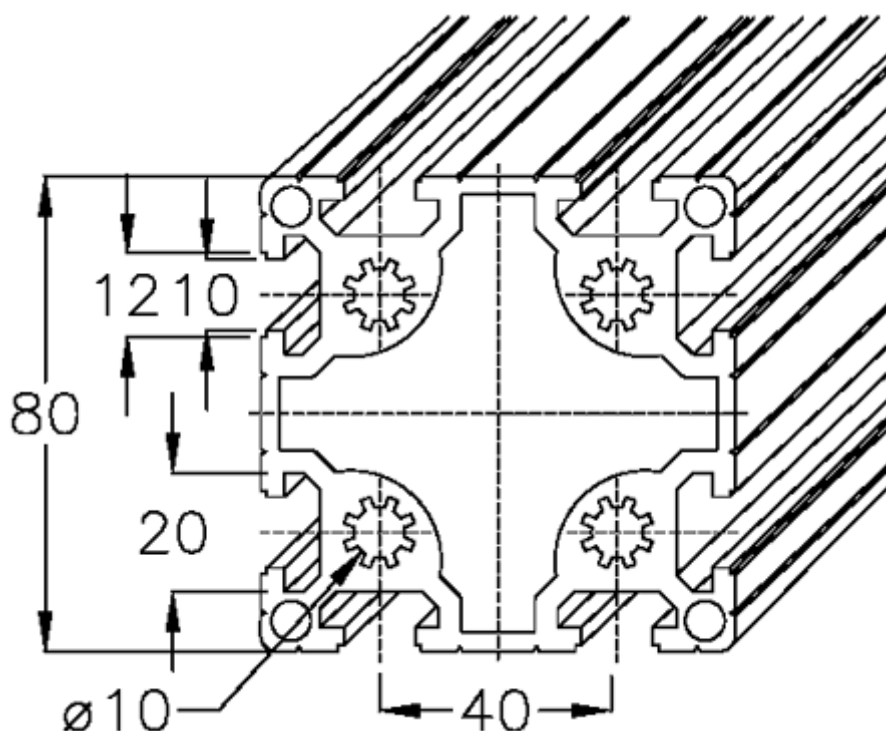

Data Sheet

Article number: 05803280805600
Description: Hepco MCS Profile 80x80
0-132-8080 length 5600mm

Measures

Length mm = 5600
Weight (kg) = 27.664